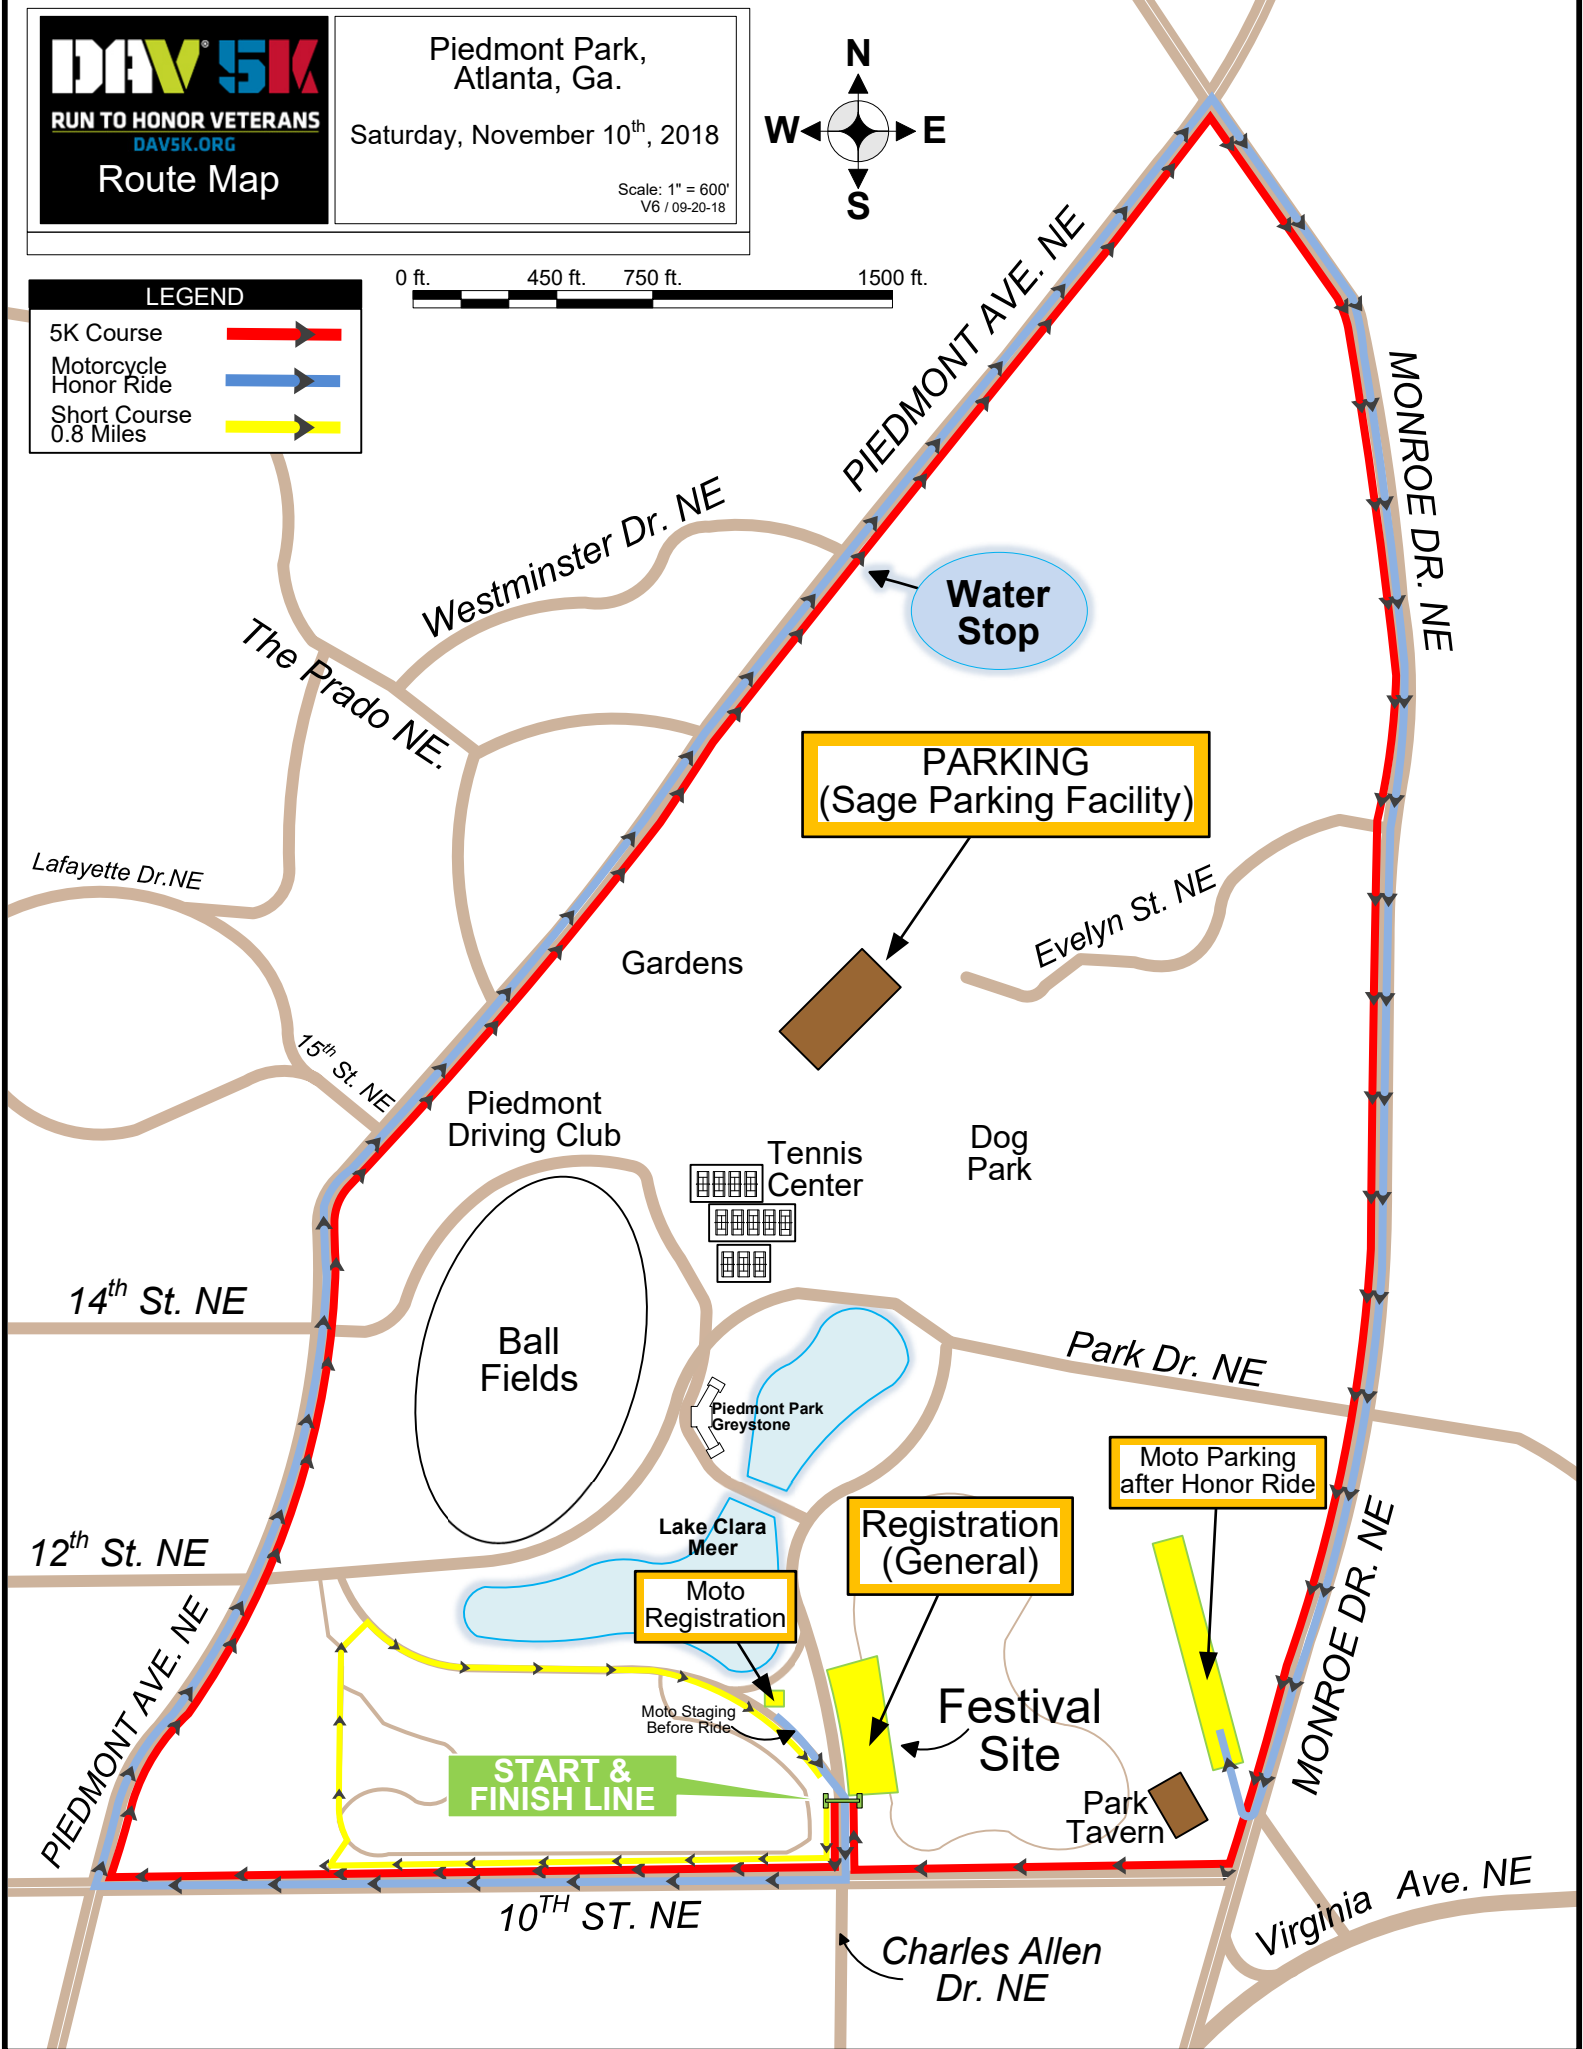

LEGEND	
5K Course	
Motorcycle Honor Ride	
Short Course 0.8 Miles	

Water Stop

PARKING  
 (Sage Parking Facility)

Moto Parking  
 after Honor Ride

Registration  
 (General)

Moto Registration

Festival Site

START & FINISH LINE

Moto Staging  
 Before Ride

Park Tavern

Charles Allen  
 Dr. NE

Virginia Ave. NE

10<sup>TH</sup> ST. NE

12<sup>th</sup> St. NE

14<sup>th</sup> St. NE

15<sup>th</sup> St. NE

Lafayette Dr. NE

The Prado NE.

Westminster Dr. NE

PIEDMONT AVE. NE

MONROE DR. NE

Evelyn St. NE

Park Dr. NE

MONROE DR. NE

Gardens

Piedmont  
 Driving Club

Tennis  
 Center

Dog  
 Park

Ball  
 Fields

Piedmont Park  
 Greystone

Lake Clara  
 Meer

Park  
 Tavern